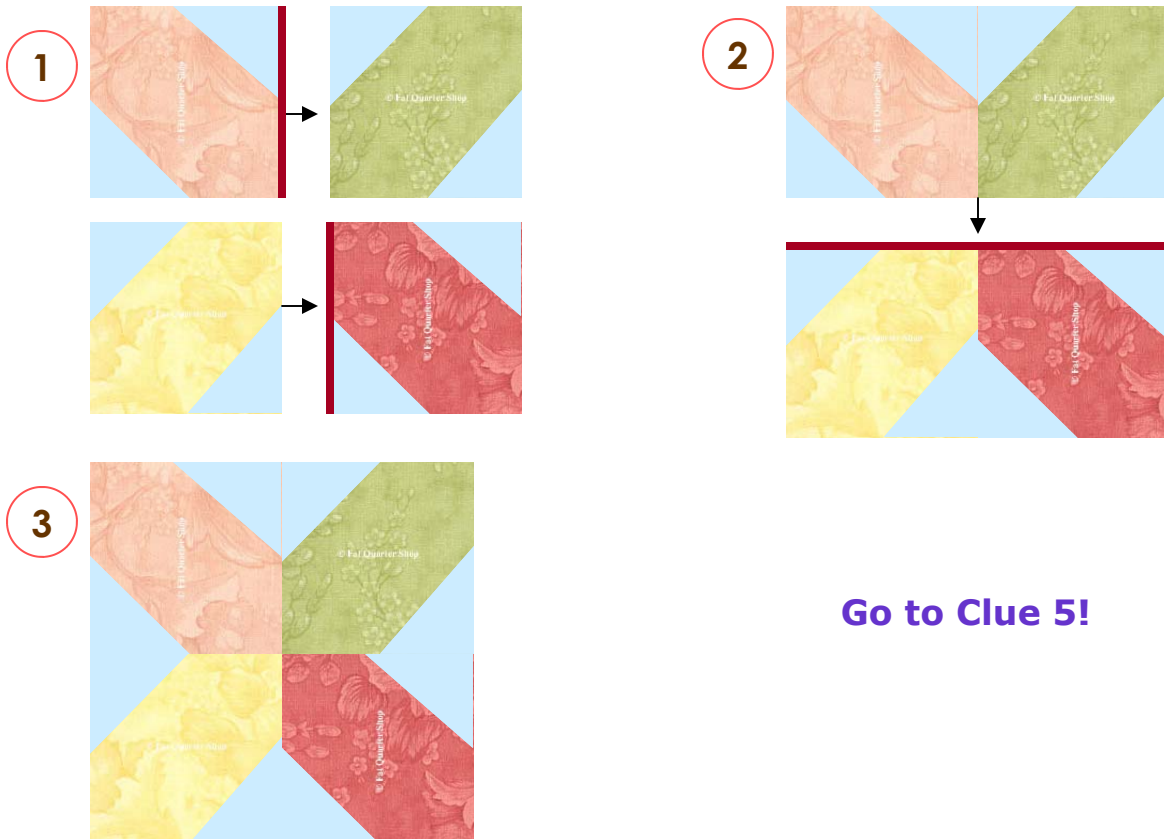

FQS Faded Hugs & Kisses Mystery Table Topper Quilt

2006 Mystery Table Topper Quilt from BOMQuilts.com &
FatQuarterShop.com

Piecing Your Corner Square-Triangle Blocks

Sew 5 of each color of blocks together with 1/4" seam allowance - as shown in steps 1 - 3 below. You will have 5 of these **kisses** blocks total. Press towards red lines.

Go to Clue 5!