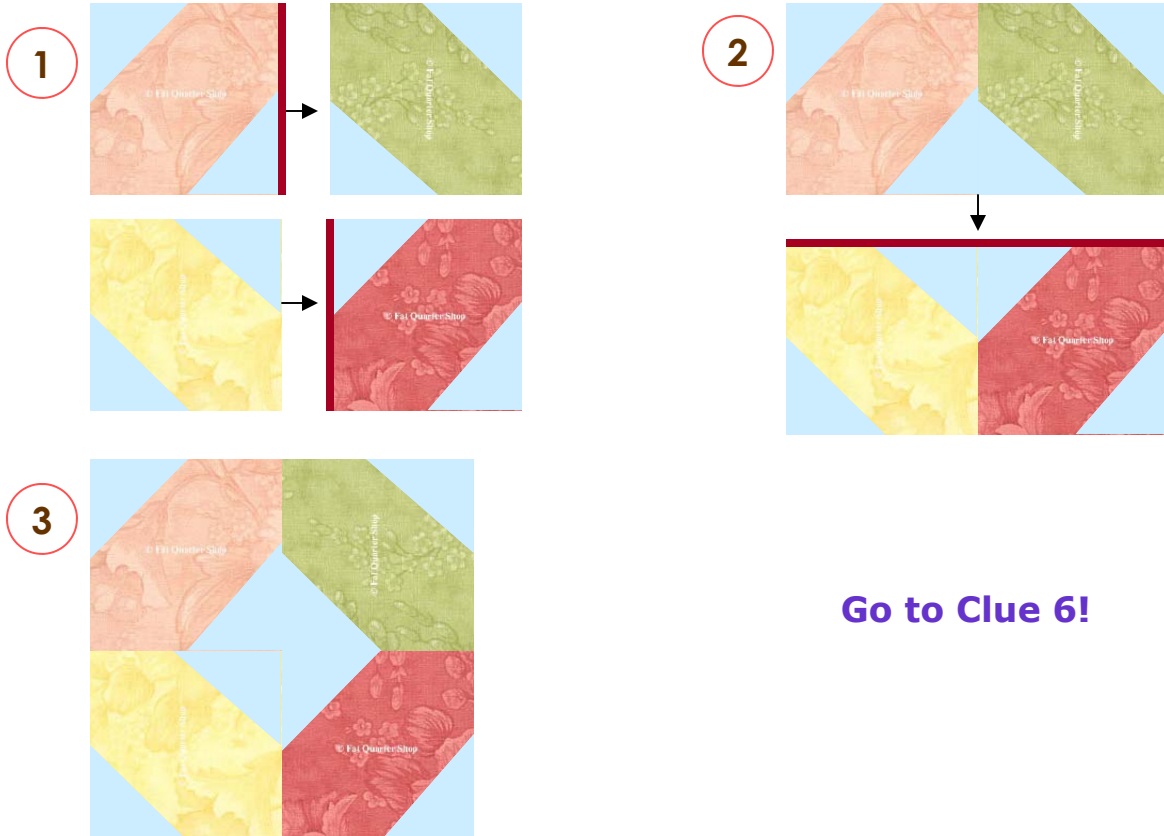

FQS Faded Hugs & Kisses Mystery Table Topper Quilt

2006 Mystery Table Topper Quilt from BOMQuilts.com &
FatQuarterShop.com

Piecing Your Corner Square-Triangle Blocks

Sew 4 of each color of blocks together with 1/4" seam allowance - as shown in steps 1 - 3 below. You will have 4 of these **hugs** blocks total. Press towards red lines.

Go to Clue 6!