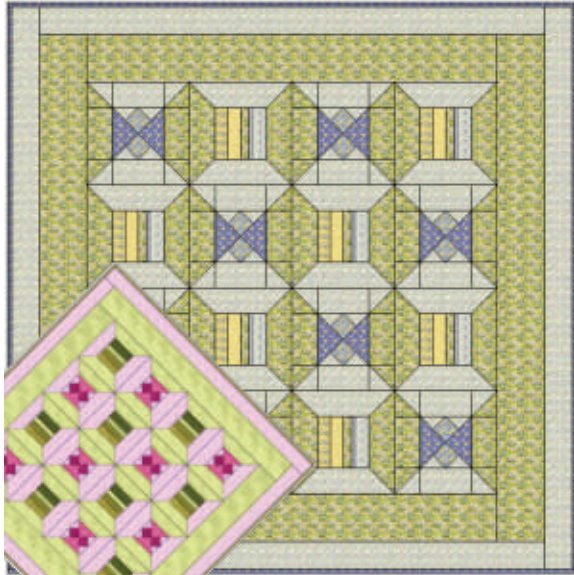

Sweet Pea Trellis & Angel Wings Quilt

Free 2007 Quilt Project from BOMQuilts.com &
SweetPeasAndAngels.com

Finished project will measure 83" x 83"

Fabric Yardage - from SweetPeasAndAngels.com
"Sunshine" by Moda

Sweet Peas and Angels
... a collage quilting boutique

BOM Quilts
Block of the month quilts for every quilter

Fabric Requirements

(for quilt top, borders & binding)