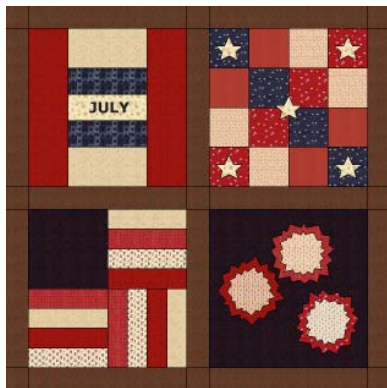

TT Calendar Quilt

Make a Calendar Quilt and/or Make a Quilt Calendar!

2007 BOM Project from BOMQuilts.com & AbbiMays.com

June 2007 Block Set

BOM Quilts

Block of the month quilts for every quilter

Finished Blocks to Measure 7" square.

A 12 month block of the month calendar quilt or a 12 month block set for a quilt calendar.

Finished quilt will measure 47" x 63"
Finished calendar block set will measure 17" square

Fabric Yardage - from AbbiMays.com Quilt Club

Fabric For Block Set - Coming Home & Mistletoe Manor from Moda

June Block Set is showcasing the month of July!

- Monthly Star Block
- Patriotic Patch
- Rail Fence Flag
- Fireworks

1 Coming Home Charm Pack from Moda

**1/2 yd.
Mistletoe
Manor**
(for sashing,
border & calendar
backing)

For ease of use, the following July block cutting instructions will be coded by color-way (blue, red, white, etc.) and not by specific fabric ... except for the ONE (1) specific fabric for backing named above. Have fun with your fabric color choices!