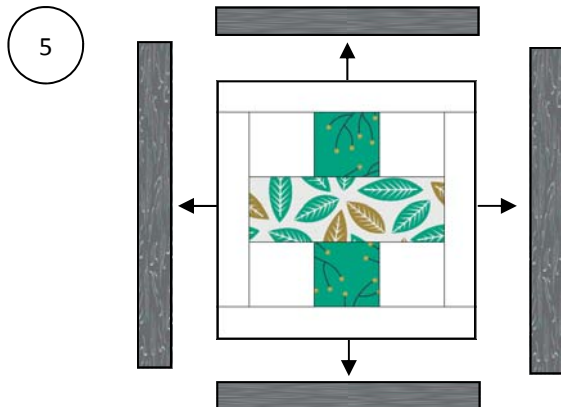

“Botanical Beauty” features rich and luxurious fabrics with blocks designed to add a touch of whimsy with basic modern flares!

[www.BOMquilts.com](http://www.BOMquilts.com)

Finished Quilt = 70" x 85"

Finished Blocks for Quilt = 15"

#### These cutting instructions are for the “Botanical Beauty” Block #3:

Fabric	Cutting Instructions
White	Cut TWO (2) 2" x 12 1/2" strips
White	Cut TWO (2) 2" x 9 1/2" strips
Twig in Iron	Cut TWO (2) 2" x 15 1/2" strips
Twig in Iron	Cut TWO (2) 2" x 12 1/2" strips
White	Cut FOUR (4) 3 1/2" squares
Twig in Jade	Cut TWO (2) 3 1/2" squares
Leaves in White	Cut ONE (1) 3 1/2" x 9 1/2" strips

## “Botanical Beauty”

2016 Block of the Month Quilt

An Original Quilt Designed by TK Harrison from BOMquilts.com

Brought to you by BOMquilts.com, Camelot Fabrics, The Warm Company & Aurifil Thread

BOMquilts.com

**Botanical Beauty  
Block #3  
March 15, 2016**

Make TWO (2)

**Aurifil thread suggestions:**  
#3605, #3158, #3975, #3865,  
#3021, #3835

**Warm & Natural Batting: Full Bed  
Sized package**