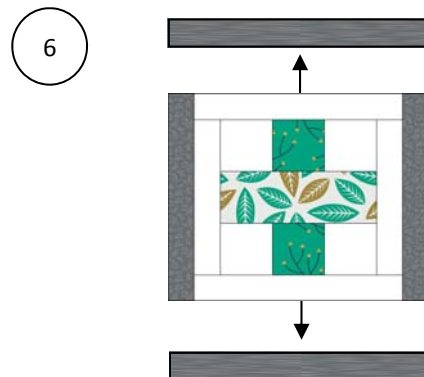

“Botanical Beauty” features rich and luxurious fabrics with blocks designed to add a touch of whimsy with basic modern flares!

[www.BOMquilts.com](http://www.BOMquilts.com)

Finished Quilt = 70" x 85"

Finished Blocks for Quilt = 15"

#### These cutting instructions are for the “Botanical Beauty” Block #3:

Fabric	Cutting Instructions
White	Cut TWO (2) 2" x 12 1/2" strips
White	Cut TWO (2) 2" x 9 1/2" strips
Twig in Iron	Cut TWO (2) 2" x 15 1/2" strips
Twig in Iron	Cut TWO (2) 2" x 12 1/2" strips
White	Cut FOUR (4) 3 1/2" squares
Twig in Jade	Cut TWO (2) 3 1/2" squares
Leaves in White	Cut ONE (1) 3 1/2" x 9 1/2" strips

## “Botanical Beauty”

2016 Block of the Month Quilt

An Original Quilt Designed by TK Harrison from BOMquilts.com

Brought to you by BOMquilts.com, Camelot Fabrics, The Warm Company & Aurifil Thread

BOMquilts.com

**Botanical Beauty  
Block #3  
March 15, 2016**

Make TWO (2)

**Aurifil thread suggestions:**  
#3605, #3158, #3975, #3865,  
#3021, #3835

**Warm & Natural Batting: Full Bed  
Sized package**