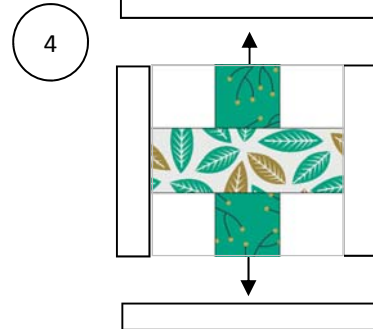

Aurifil thread suggestions:
#3605, #3158, #3975, #3865,
#3021, #3835

**Warm & Natural Batting: Full Bed
Sized package**